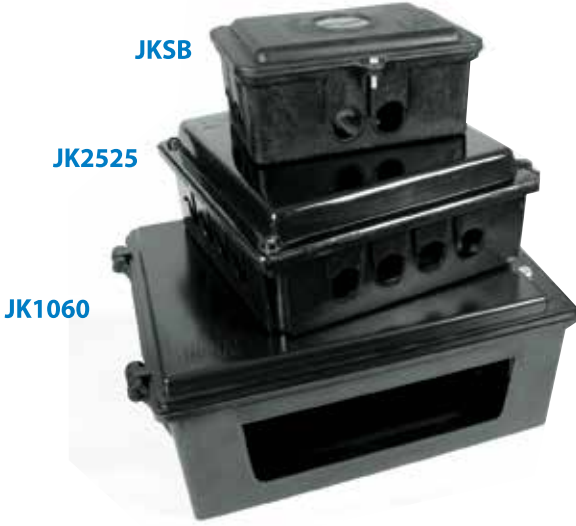

بوابات توصيل كهرباء

باب مفصلي (كفريهات)

مفصلات توصيل
JUNCTION BOXES

PC

- جميع الكفريهات طراز شركة كهرباء القاهرة.
- مصنع من خام البولى كربونيت المقوى بالفير جلاس PC.
- ضد الكسر و الاشتعال.

المقاس طول X عرض X ارتفاع (سم)

22x15x9

27x227x11

38x31x14

الصف

صندوق بسيط

علبة صاعد مقاس 25سم*25 سم

علبة مدخل عمارة 1060